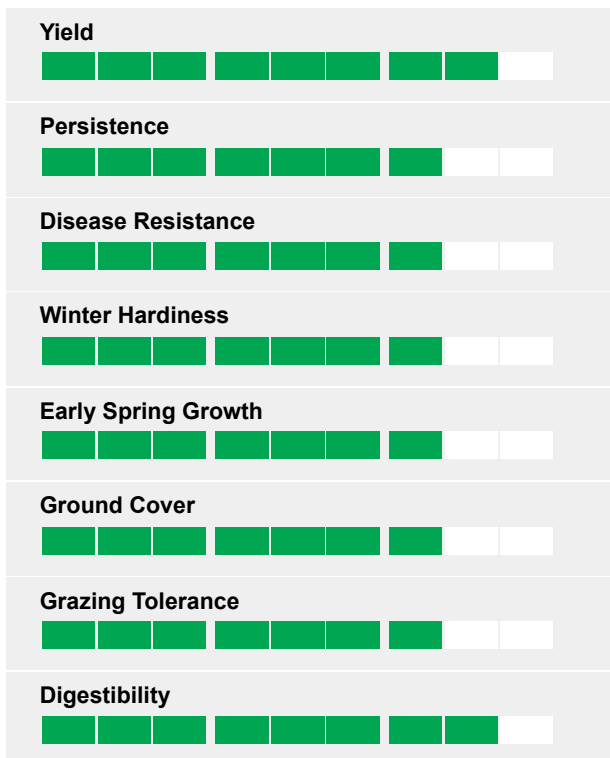

A Dual Purpose mixture for 5 years plus.

A dual purpose mixture for 5 years plus. Meat and Milk will produce grass of both quantity and quality for all livestock systems. It will suit all soil types across England and Wales.

Ratings

- A persistent mixture to cut or graze
- All grasses are SRUC class 1 varieties
- Timothy gives early bite and good yields in spring
- 32% inclusion level of DLF FIBER ENERGY™ varieties means top quality digestibility and production from forage
- Dual purpose clover blend brings versatility to the mixture for cutting or grazing
- A No Clover option is available

VARIETIES WITH HIGH FIBRE DIGESTIBILITY (DNDF)

Diwan, Nashota

Contains:

Usage:

Overseed with:

Seed Rate	Pack Size	Use
13-15kg/acre (32-37kg/ha)	20kg	Cuttir